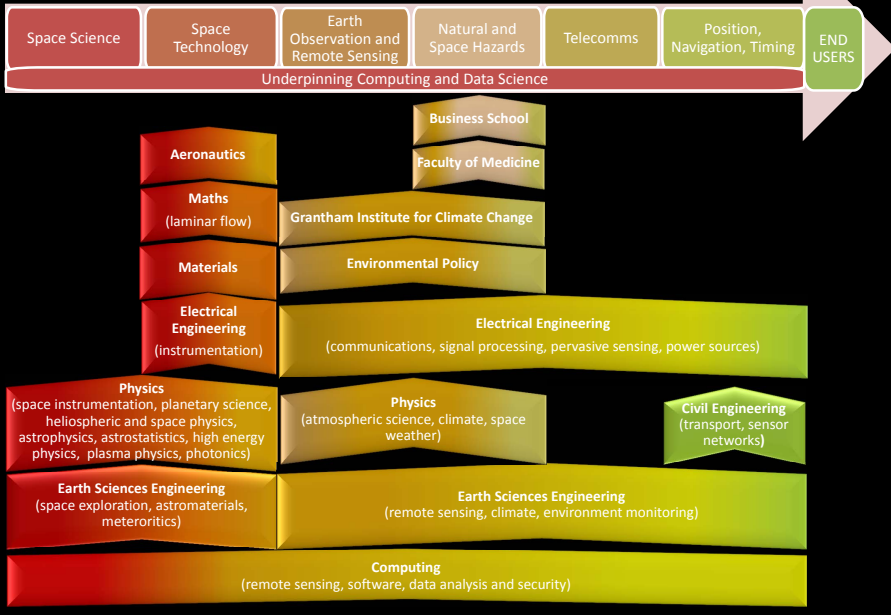

QS 2015 Department rankings

Department	World	UK
Physics	10	3
Mathematics	11	3
Material Science	4	2
Mech, Aero, Manu Eng	6	2
Elec & Electronic Eng	8	3

Imperial Space Lab

- >140 members from 10 departments
- 4 Faculties: Nat Sci; Eng; Med; Bus School
- Multi-disciplinary Institutes
 - Grantham Inst Climate Change & Env
 - Data Sciences Institute
 - Energy Futures Lab
 - Inst. Security Sci & Tech
- Finances
 - PIs on ~ 270 grants; total value ~ £90M
 - Annual income ~ £20M of which
 - 25-35% direct space

Imperial Space Lab

Space Science

Planetary Science

Interplanetary Science

Astrophysics & Cosmology

Earth Observation; Space Technology

Fluxgate
Mag

MR Mag
(1 axis)